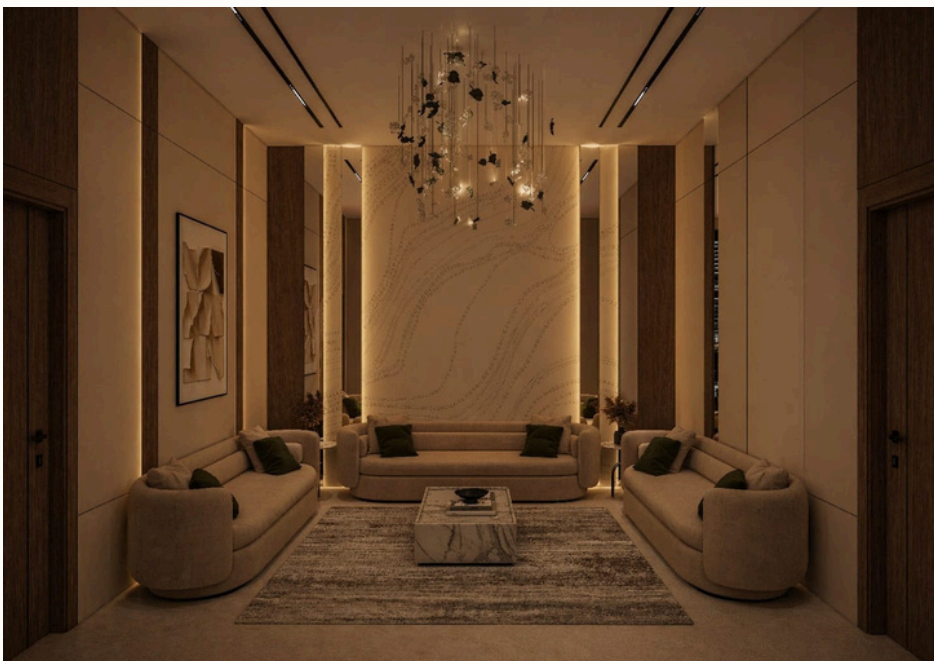

Selected Projects

Private Villa – Abu Dhabi